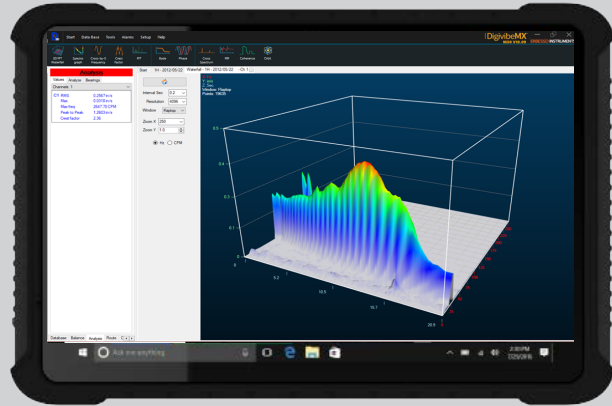

Erbessd 10XIP

Rugged Tablet Computer

Improve the performance of your equipment with original accessories.

Erbessd 10XIP

A durable tablet computer enables on-the-spot data analysis and mobile workforce productivity. Its Windows 10 operating system, features and functions provide a full range of remote computing capability.

Technical Specs

Weight	2.74 lb. Base configuration (1.24kg)
Sealing	IP65 (water and dust)
Operating Temp	-4° F to +140° F (-20° C to +60° C)
Processors	Intel® Atom Quad Core x5-Z8350; 1.44-1.84GHz
System Memory	4GB DDR3L RAM
Storage	64GB
Operating System	Windows 10 Home Edition; 64-Bit
Buttons	Windows Key, volume +/-, power, barcode scanner trigger
I/O Ports	Micro SD, USB 3.0, micro USB, mini HDMI, serial, ethernet, 3.5mm Headset/Mic jack
Camera	5MP auto-focus (Rear-facing) 2MP auto-focus (Front-facing)
Sensors	Gravity acceleration, Light sensor
Scanner	High performance 1D or 2D barcode scanner (optional)
Wireless & GPS Network Characteristics	WLAN(802.11 a/b/g/n/ac), Bluetooth 4.0, GPS.